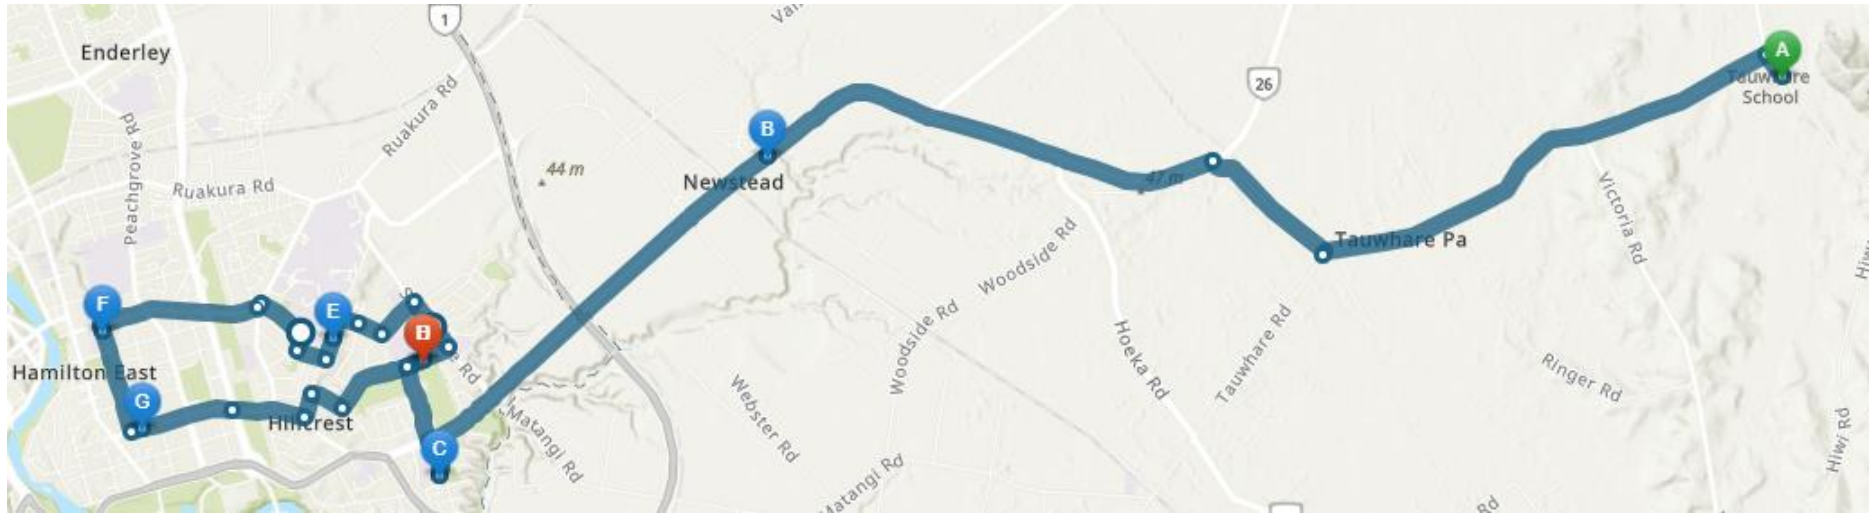

D030516 AM

Route and directions for D030516_AM_ACTIVE

Route Details

- 22.71 km

Directions

1.  Start at Tauwhare School, 26 Scotsman Valley Rd, Tauwhare, Hamilton, 3287, NZL
2.  Go northwest on Scotsman Valley Rd toward Tauwhare Rd / Chitty Rd
3.  Turn left on Tauwhare Rd
4.  Make a sharp right on Platt Rd
5.  Turn left on SH 26
6.  Turn left on Berkley Ave
7.  Arrive at Berkley Normal Middle School, 26 Berkley Ave, Hillcrest, Hamilton, 3216, NZL, on the right
8.  Depart Berkley Normal Middle School, 26 Berkley Ave, Hillcrest, Hamilton, 3216, NZL
9.  Go back north on Berkley Ave
10.  Turn left on Morrinsville Rd (SH 26)
11.  Turn right on Morris Rd
12.  Turn right on Masters Ave
13.  Arrive at Hillcrest High School, 132 Masters Ave, Silverdale, Hamilton, 3216, NZL, on the right
14.  Depart Hillcrest High School, 132 Masters Ave, Silverdale, Hamilton, 3216, NZL
15.  Continue east on Masters Ave
16.  Make a sharp left on Silverdale Rd
17.  Continue northwest on Silverdale Rd
18.  Turn left on Carrington Ave
19.  Turn right on Vesty Ave
20.  Continue forward on O'Donoghue St
21.  Turn left on Hillcrest Rd
22.  Arrive at St John's College, 85 Hillcrest Rd, Hillcrest, Hamilton, 3216, NZL, on the right
23.  Depart St John's College, 85 Hillcrest Rd, Hillcrest, Hamilton, 3216, NZL
24.  Continue south on Hillcrest Rd
25.  Turn right on Edinburgh Rd
26.  Turn right on Helena Rd
27.  Turn left on 10 (Knighton Rd)
28.  At the roundabout, take the second exit onto Clyde St
29.  Turn left on Firth St
30.  Arrive at Sacred Heart Girls College

31.  Depart Sacred Heart Girls College
32.  Continue south on Firth St
33.  Turn left on Naylor St
34.  Continue forward on Cambridge Rd
35.  Turn left on Hillcrest Rd
36.  Turn right on Mansel Ave
37.  Turn left on Masters Ave
38.  Finish at Hillcrest High School, 132 Masters Ave, Silverdale, Hamilton, 3216, NZL, on the right